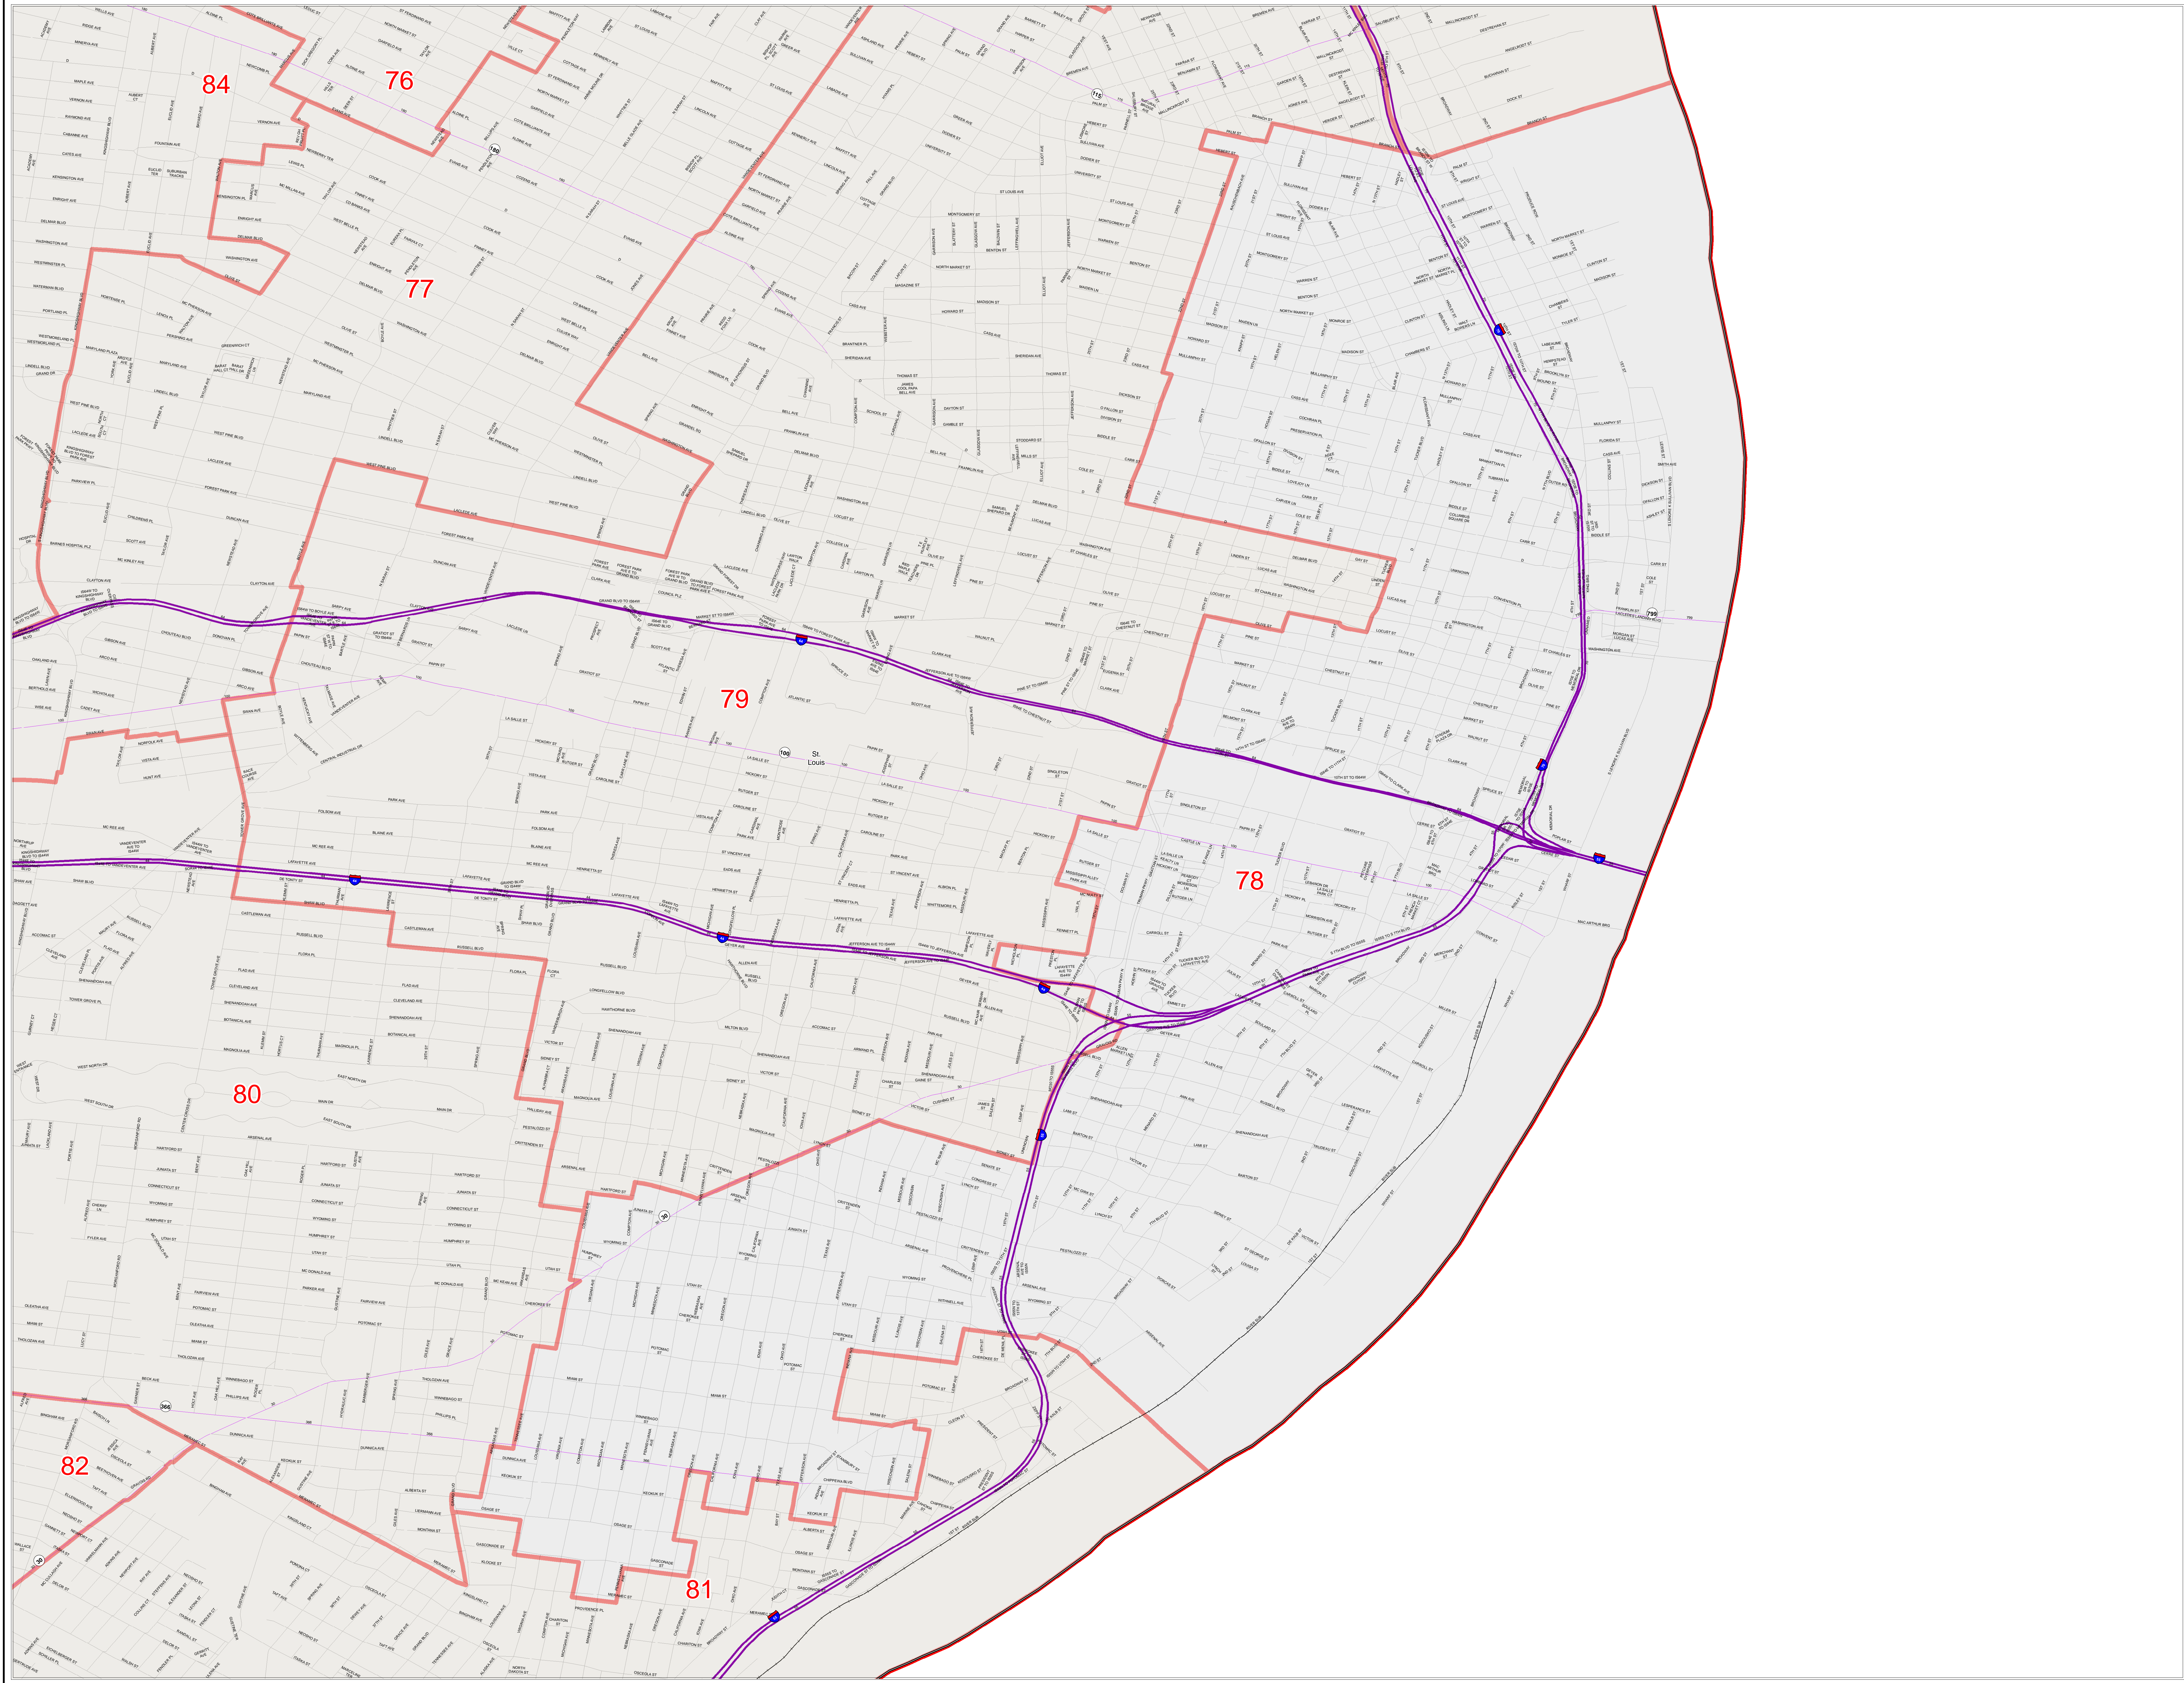

# Missouri State House District Number 78

## House Apportionment Plan 2011

District 78

Map Sheet Extent

- Districts
- Counties
- Interstates
- U.S. Highways
- MO Highways
- Streets
- Incorporated Places\*
- Area Outside of Featured District

\*Includes census designated places (CDPs).