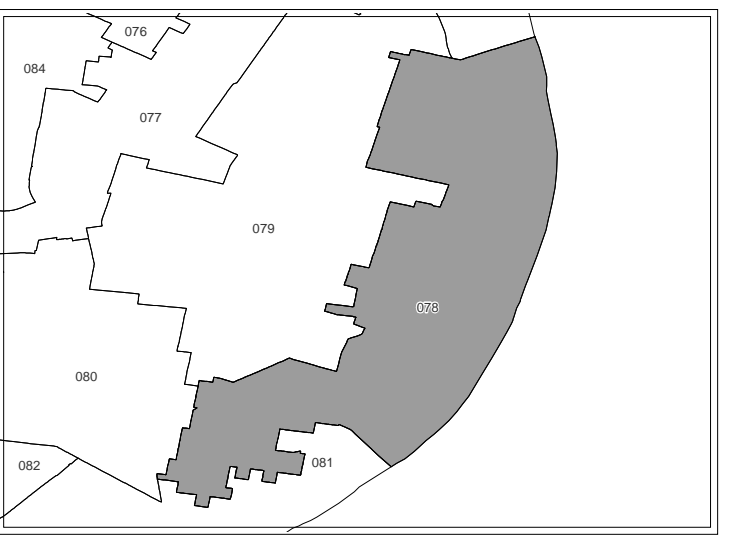

# Missouri State House District Number 78

## House Apportionment Plan 2011

District 78

Map Sheet Extent

- Districts
- Counties
- Interstates
- U.S. Highways
- MO Highways
- Streets
- Incorporated Places\*
- Area Outside of Featured District

\*Includes census designated places (CDPs).